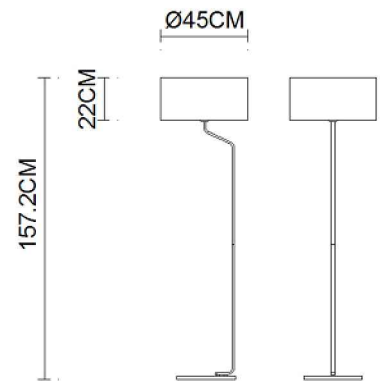

Specification Sheet

Picture:

Product size:

Name: ----- Sunday Floor Lamp
Code: ----- 5353
Finish: ----- Polished
Main Material: ---- Stainless steel
Shade Material: -- Fabric+PVC

Lamp Source: E27

Wattage:  1x60W /  1x12W

Input Voltage: 220~240 V

Lumen: 540 lm

Switch: Foot Switch

Energy Efficiency Class:

Plug: EU

Specification:

Inner Box:

Gross Weight: 23.4KGS

855*495*380(mm) 1pc

Net Weight: 13.6KGS

Outer Carton:

875*515*790(mm) 2pcs

Installation Instruction: