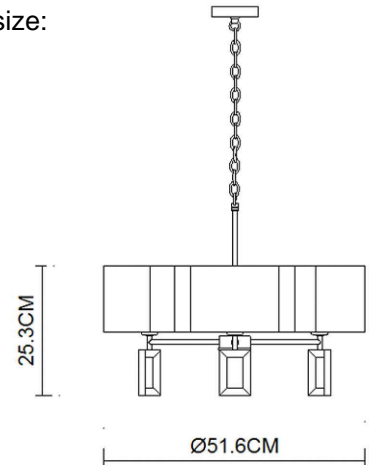

Specification Sheet

Picture:

Product size:

Name: ----- Quadrate 3 pendant

Code: ----- 3081

Finish: ----- Polished

Main Material: --- Stainless steel
+ Steel

Shade Material: -- Fabric+PVC

Lamp Source: E14

Wattage: 3x40W / 3x9W

Input Voltage: 220~240 V

Lumen: 1020 lm

Switch: Na

Energy Efficiency Class:

Plug: Na

Specification:

IP20

Inner Box:

Gross Weight: 6.6KGS

445*290*390(mm) 1pc

Net Weight: 2.8KGS

Outer Carton:

600*420*475(mm) 2pcs

Cable Length / Terminal Block: