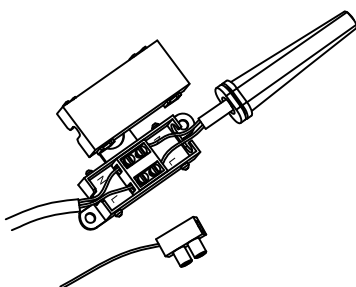

# Specification Sheet

Picture:

Product size:

Name: ----- Cool  
Code: ----- 1874  
Finish: ----- Polished/  
Chrome  
Main Material: --- Stainless steel/  
Aluminum  
Shade Material: -- Clear Glass

Lamp Source: LED

Specification:

Inner Box:

185x240x345(mm) 1pc

Gross Weight: KGS

Net Weight: 1.7 KGS

Outer Carton:

400x 365\*765(mm) 8pcs

Cable Length / Terminal Block: