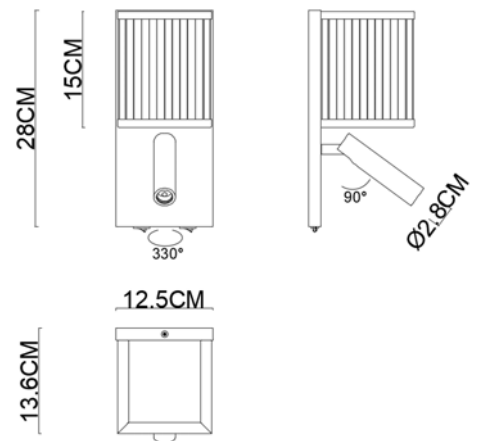

# Specification Sheet

Picture:

Product size:

Name: ----- Cool  
Code: ----- 1874  
Finish: ----- Polished/  
Chrome  
Main Material: --- Stainless steel/  
Aluminum  
Shade Material: -- Clear Glass

Lamp Source: LED

Specification:

Inner Box:

185x240x345(mm) 1pc

Gross Weight: KGS

Net Weight: 1.7 KGS

Outer Carton:

400x 365\*765(mm) 8pcs

Cable Length / Terminal Block: