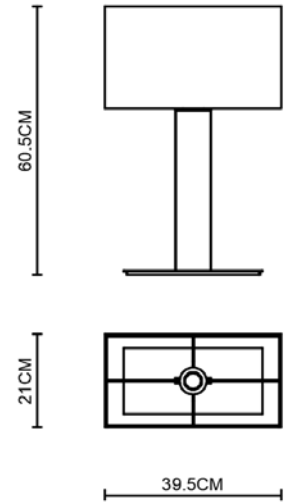

# Specification Sheet

Picture:

Product size:

Name: ----- Flat Forgiving Table Lamp  
Code: ----- 4689  
Finish: ----- Polished  
Main Material: --- Stainless steel  
Shade Material: -- Fabric+PVC

Lamp Source: E27

Wattage: 1x60W / 1x12W

Input Voltage: 220~240 V

Lumen: 540 lm

Switch: In-line Switch

Energy Efficiency Class:

Plug: EU

Specification:

Inner Box:

Gross Weight: KGS

445\*265\*485(mm) 1pc

Net Weight: KGS

Outer Carton:

550\*465\*515(mm) 2pcs

Installation Instruction: