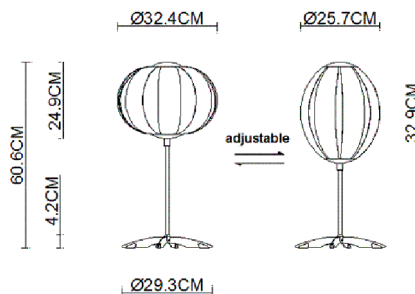

Specification Sheet

Picture:

Name: ----- Balloon Table Lamp

Code: ----- 4009

Finish: ----- Polished

Main Material: --- Stainless steel

Shade Material: -- PVC

Product size:

Lamp Source: E14

Wattage:  1x40W /  1x9W

Input Voltage: 220~240 V

Lumen: 340 lm

Switch: In-line Switch

Energy Efficiency Class:

Plug: EU

Specification:

Inner Box:

Gross Weight: 15 KGS

245*145*635(mm) 1pc

Net Weight: 8.9 KGS

Outer Carton:

650*505*615(mm) 8pcs

Installation Instruction: