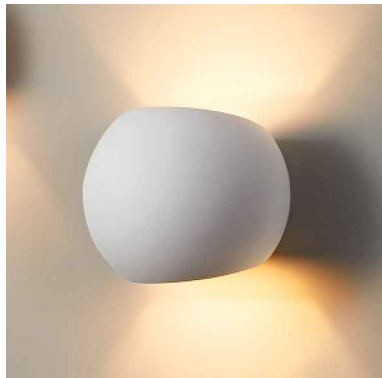

Specification Sheet

Picture:

Name: ----- Golf Large Plaster Wall Lamp

Code: ----- 1276

Finish: ----- White

Main Material: --- Plaster+Steel

Shade Material: -- Plaster

Product size:

Lamp Source: E14

Wattage: 1x40W / 1x9W

Input Voltage: 220~240 V

Lumen: 340 lm

Switch: Na

Energy Efficiency Class:

Plug: Na

Specification: