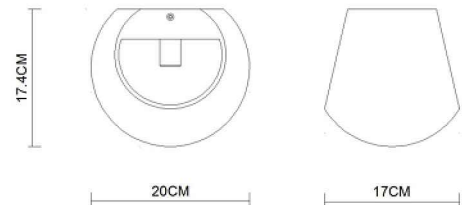

Specification Sheet

Picture:

Name: ----- Golf Large Plaster Wall Lamp

Code: ----- 1276

Finish: ----- White

Main Material: --- Plaster+Steel

Shade Material: -- Plaster

Product size:

Inner Box:

Gross Weight: 19.2KGS

275*250*260(mm) 1pc

Net Weight: 13.6KGS

Outer Carton:

570*520*550(mm) 8pcs

Cable Length / Terminal Block:

Installation Instruction: