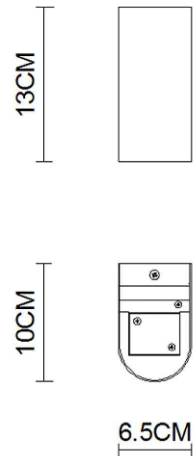

Specification Sheet

Picture:

Product size:

Name: ----- Luster LED Round Wall Lamp
Code: ----- 1459
Finish: ----- Black+Silver/
White+Gold
Main Material: --- Aluminium
Shade Material: -- Aluminium

Lamp Source: LED

Wattage:  2x3W

Input Voltage: 220~240 V

Lumen: 320 lm

Switch: Na

Energy Efficiency Class: A

Plug: Na

Specification:

Inner Box:

Gross Weight: 6.6KGS

115*80*150(mm) 1pc

Net Weight: 4.8KGS

Outer Carton:

260*250*330(mm) 12pcs

Cable Length / Terminal Block:

Installation Instruction:

size:90x59xH:20