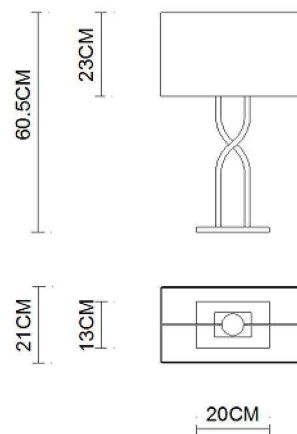

Specification Sheet

Picture:

Product size:

Name: ----- Latin Table Lamp
Code: ----- 4162
Finish: ----- Polished
Main Material: --- Stainless steel
Shade Material: -- Fabric+PVC

Lamp Source: E27

Wattage: 1x60W / 1x12W

Input Voltage: 220~240 V

Lumen: 540 lm

Switch: In-line Switch

Energy Efficiency Class:

Plug: EU

Specification:

Inner Box:

Gross Weight: 7.6KGS

445*255*585(mm) 1pc

Net Weight: 4.4KGS

Outer Carton:

530*465*610(mm) 2pcs

Installation Instruction: