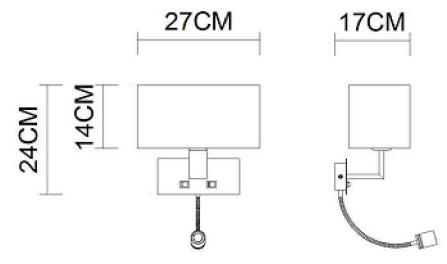

Specification Sheet

Picture:

Product size:

Name: ----- Flat-LED Wall Lamp
Code: ----- 1252
Finish: ----- Polished
Main Material: ---- Stainless steel
Shade Material: -- Fabric+PVC

Lamp Source: E27+LED

Wattage: 1x40W / 1x9W + 1x1W LED

Input Voltage: 220~240 V

Lumen: 340 lm

Switch: Rocker

Energy Efficiency Class:

Plug: Na

Specification:

Inner Box:

Gross Weight: 13.1KGS

300*165*435(mm) 1pc

Net Weight: 6.4KGS

Outer Carton:

680*620*460(mm) 8pcs

Cable Length / Terminal Block:

Installation Instruction:

size:160x60xH:25