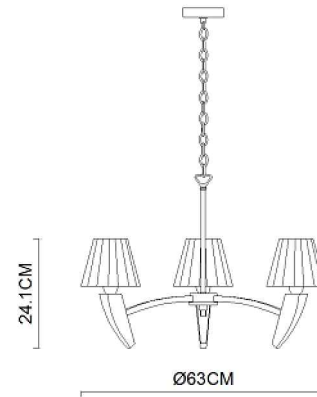

Specification Sheet

Picture:

Product size:

Name: ----- Fly 3 Pendant

Code: ----- 3088

Finish: ----- Polished

Main Material: --- Stainless steel

Shade Material: -- Fabric+PVC

Lamp Source: E14

Wattage: 3x40W / 3x9W

Input Voltage: 220~240 V

Lumen: 1020 lm

Switch: Na

Energy Efficiency Class:

Plug: Na

Specification:

Inner Box:

Gross Weight: 6.3KGS

465*245*535(mm) 1pc

Net Weight: 2.7KGS

Outer Carton:

550*480*520(mm) 2pcs

Cable Length / Terminal Block:

Installation Instruction: