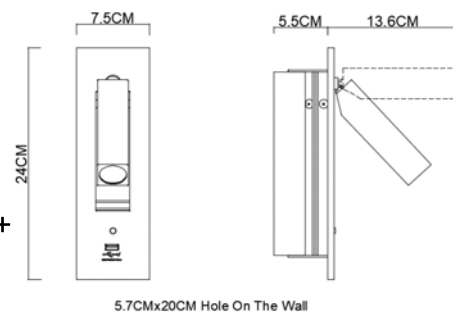

Specification Sheet

Picture:

Name: ----- Dida Square
Recessed Wall
Lamp+Switch+USB
Code: ----- 1834
Finish: ----- -Stainless Steel Polished+
Polished Chrome
-Black
-Bronze+Antique Bass
Main Material: --- Stainless steel
+ Aluminium
Shade Material: -- Aluminium

Product size:

Lamp Source: LED

Wattage:  1x3W

Input Voltage: 220~240 V

Lumen: 123 lm

Switch: Micro Switch

Energy Efficiency Class: A

Plug: Na

OUTPUT:5V__1A

Specification:

IP20

Inner Box:

Gross Weight: KGS

105*100*290(mm) 1pc

Net Weight: KGS

Outer Carton:

420*230*320(mm) 8pcs

Cable Length / Terminal Block:

Installation Instruction:

5.7CMx20CM Hole On The Wall

size:75x240xH:7