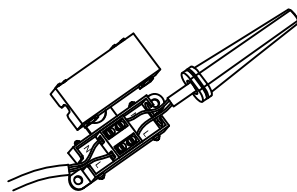

Specification Sheet

Picture:

Name: ----- Dida Square
Recessed Wall
Lamp+Switch+USB
Code: ----- 1834
Finish: ----- -Stainless Steel Polished+
Polished Chrome
-Black
-Bronze+Antique Bass
Main Material: --- Stainless steel
+ Aluminium
Shade Material: -- Aluminium

OUTPUT:5V__1A

Specification:

IP20

Inner Box:

Gross Weight: KGS

105*100*290(mm) 1pc

Net Weight: KGS

Outer Carton:

420*230*320(mm) 8pcs

Cable Length / Terminal Block:

Installation Instruction:

5.7CMx20CM Hole On The Wall

size:75x240xH:7