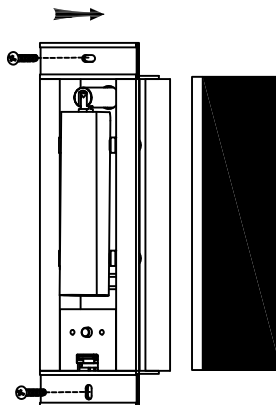

Specification Sheet

Picture:

Name: ----- Dida Square
Recessed Wall
Lamp+Switch+USB
Code: ----- 1834
Finish: ----- -Stainless Steel Polished+
Polished Chrome
-Black
-Bronze+Antique Bass
Main Material: --- Stainless steel
+ Aluminium
Shade Material: -- Aluminium

OUTPUT:5V__1A

Specification:

IP20

Inner Box:

Gross Weight: KGS

105*100*290(mm) 1pc

Net Weight: KGS

Outer Carton:

420*230*320(mm) 8pcs

Cable Length / Terminal Block:

Installation Instruction:

5.7CMx20CM Hole On The Wall

size:75x240xH:7