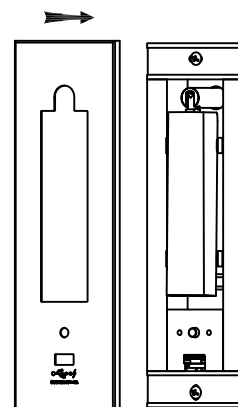

Specification Sheet

Picture:

Name: ----- Dida Square
Recessed Wall
Lamp+Switch+USB
Code: ----- 1834
Finish: ----- -Stainless Steel Polished+
Polished Chrome
-Black
-Bronze+Antique Bass
Main Material: --- Stainless steel
+ Aluminium
Shade Material: -- Aluminium

OUTPUT:5V__1A

Specification:

IP20

Inner Box:

Gross Weight: KGS

105*100*290(mm) 1pc

Net Weight: KGS

Outer Carton:

420*230*320(mm) 8pcs

Cable Length / Terminal Block:

Installation Instruction:

5.7CMx20CM Hole On The Wall

size:75x240xH:7