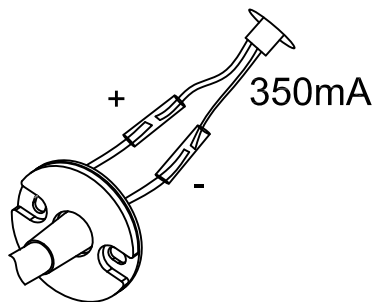

Specification Sheet

Picture:

Name: ----- Finney Mini Knuckle Joint Wall Lamp

Code: ----- 1766

Finish: ----- Polished+Chrome

Main Material: --- Stainless steel

Shade Material: -- Aluminium

Product size:

80x80x160(mm) 1pc

Gross Weight: KGS

Net Weight: KGS

Outer Carton:

350*180*505(mm) 24pcs

Open the hole in the fixing board
size:Ø1.6CM

Cable Length

Installation Instruction: