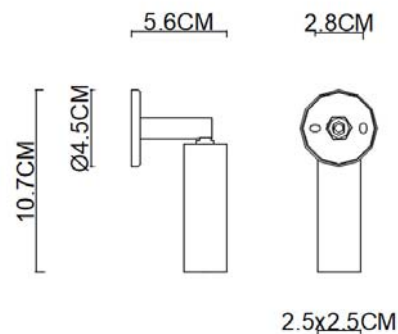

Specification Sheet

Picture:

Name: ----- Finney Mini Knuckle Joint Wall Lamp

Code: ----- 1766

Finish: ----- Polished+Chrome

Main Material: --- Stainless steel

Shade Material: -- Aluminium

Product size:

Lamp Source: LED

Wattage: 1xMax1W

Input Voltage: 350mA(No LED Drives)

Lumen: 85 lm

Switch: N/A

Energy Efficiency Class:3

Specification:

Inner Box:

80x80x160(mm) 1pc

Gross Weight: KGS

Net Weight: KGS

Outer Carton:

350*180*505(mm) 24pcs

Open the hole in the fixing board
size:Ø1.6CM

Cable Length

Installation Instruction: