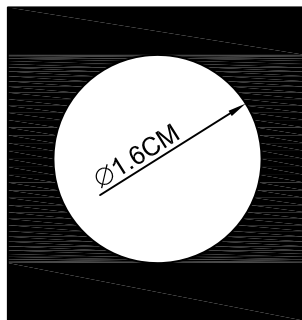

Specification Sheet

Picture:

Name: ----- Finney Mini Knuckle Joint Wall Lamp

Code: ----- 1766

Finish: ----- Polished+Chrome

Main Material: --- Stainless steel

Shade Material: -- Aluminium

Product size:

80x80x160(mm) 1pc

Gross Weight: KGS

Net Weight: KGS

Outer Carton:

350*180*505(mm) 24pcs

Open the hole in the fixing board
size:Ø1.6CM

Cable Length

Installation Instruction: