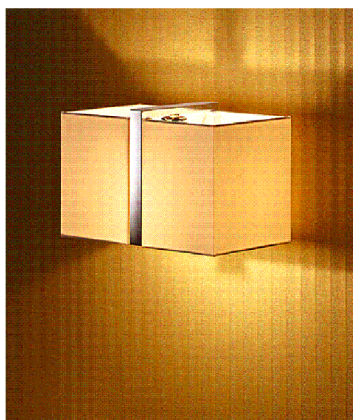

Specification Sheet

Picture:

Product size:

Name: ----- Accord Wall Lamp

Code: ----- 1438

Finish: ----- Polished

Main Material: ---- Stainless steel

Shade Material: -- Fabric+PVC

size:160x60xH:25