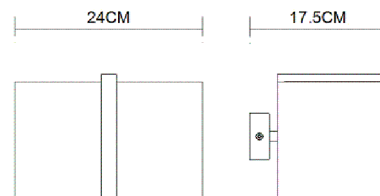

Specification Sheet

Picture:

Product size:

Name: ----- Accord Wall Lamp

Code: ----- 1438

Finish: ----- Polished

Main Material: ---- Stainless steel

Shade Material: -- Fabric+PVC

Inner Box:

Gross Weight: 12 KGS

270*200*195(mm) 1pc

Net Weight: 7.2 KGS

Outer Carton:

555*415*615(mm) 12pcs

Cable Length / Terminal Block:

Installation Instruction:

size:160x60xH:25