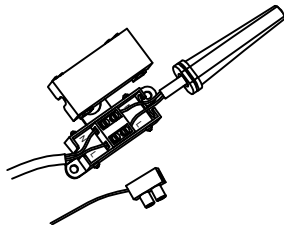

# Specification Sheet

Picture:

Name: ----- Dida Square Big Wall Lamp+USB  
Code: ----- 1591  
Finish: ----- Polished  
Main Material: --- Stainless steel + Aluminium  
Shade Material: -- Aluminium

Product size:

Specification:

Inner Box:

Gross Weight: KGS

140\*110\*210(mm) 1pc

Net Weight: KGS

Outer Carton:

300\*240\*450(mm) 8pcs

Cable Length / Terminal Block: