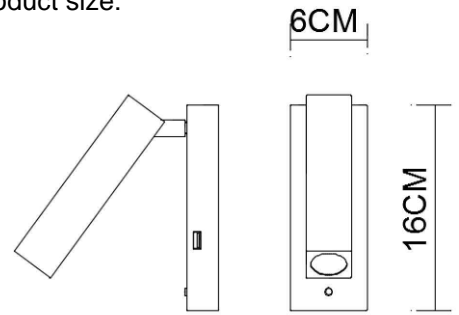

# Specification Sheet

Picture:

Name: ----- Dida Square Big Wall Lamp+USB  
Code: ----- 1591  
Finish: ----- Polished  
Main Material: --- Stainless steel + Aluminium  
Shade Material: -- Aluminium

Product size:

Lamp Source: LED

Wattage:  1x3W

Input Voltage: 220~240 V

Lumen: 160 lm

Switch: Micro Switch

Energy Efficiency Class: A

Plug: Na

OUTPUT:5V\_\_1A

Specification:

Inner Box:

Gross Weight: KGS

140\*110\*210(mm) 1pc

Net Weight: KGS

Outer Carton:

300\*240\*450(mm) 8pcs

Cable Length / Terminal Block: