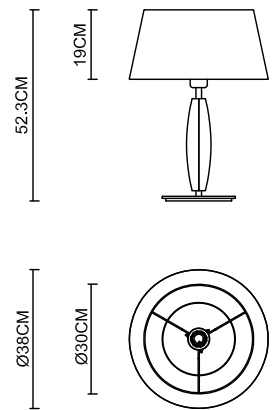

# Specification Sheet

Picture:

Product size:

Name: ----- Elegance Big Table Lamp  
Code: ----- 4909  
Finish: ----- Polished  
Main Material: --- Stainless steel  
Shade Material: -- Fabric+PVC

Lamp Source: E27

Wattage: 1x60W / 1x12W

Input Voltage: 220~240 V

Lumen: 540 lm

Switch: In-line Switch

Energy Efficiency Class:

Plug: EU

Specification:

Inner Box:

Gross Weight: 8.9KGS

400\*400\*460(mm) 1pc

Net Weight: 4.8KGS

Outer Carton:

820\*820\*490(mm) 4pcs

Installation Instruction: