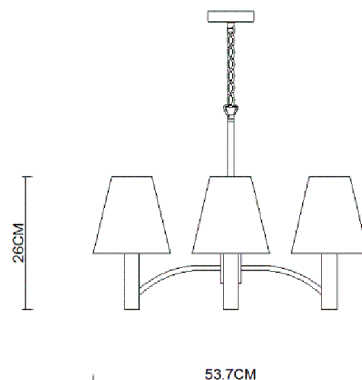

# Specification Sheet

Picture:

Product size:

Name: ----- Pyramid 4 pendant  
Code: ----- 3055  
Finish: ----- Polished  
Main Material: --- Stainless steel  
+ Steel  
Shade Material: -- Fabric+PVC

Lamp Source: E14

Wattage:  4x40W /  4x9W

Input Voltage: 220~240 V

Lumen: 1360lm

Switch: Na

Energy Efficiency Class:

Plug: Na

Specification:

IP20

Inner Box:

Gross Weight: 7.85KGS

460\*460\*230(mm) 1pc

Net Weight: 5.5KGS

Outer Carton:

480\*480\*490(mm) 2pcs

Cable Length / Terminal Block:

Installation Instruction:

size:Ø90xH:20