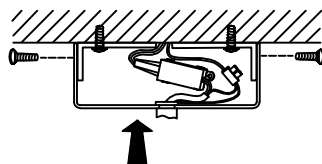

Inner Box:

Gross Weight: 7.85KGS

460\*460\*230(mm) 1pc

Net Weight: 5.5KGS

Outer Carton:

480\*480\*490(mm) 2pcs

Cable Length / Terminal Block:

Installation Instruction:

size:Ø90xH:20