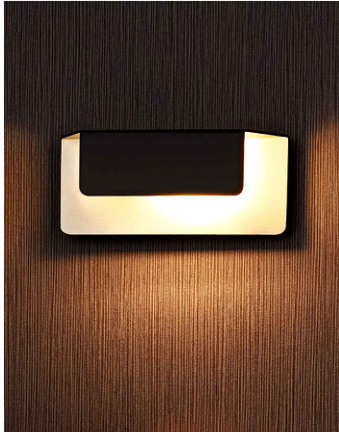

Specification Sheet

Picture:

Product size:

Name: ----- Glem Mini Wall Lamp

Code: ----- 1313

Finish: ----- Black+Silver/
Black+Gold

Main Material: --- Aluminium
+Steel

Shade Material: -- Aluminium

size:145x67xH:20