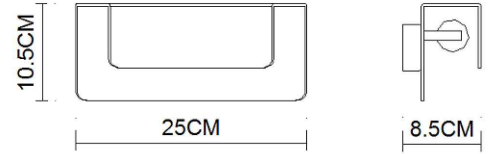

Specification Sheet

Picture:

Product size:

Name: ----- Glem Mini Wall Lamp

Code: ----- 1313

Finish: ----- Black+Silver/
Black+Gold

Main Material: --- Aluminium
+Steel

Shade Material: -- Aluminium

Inner Box:

Gross Weight: 7.8KGS

155*135*300(mm) 1pc

Net Weight: 5.2KGS

Outer Carton:

325*315*570(mm) 8pcs

Cable Length / Terminal Block:

Installation Instruction:

size:145x67xH:20