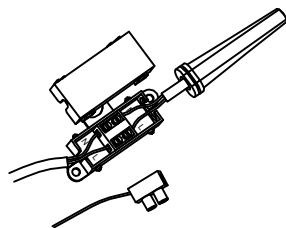

Specification Sheet

Picture:

Product size:

Name: ----- Glem Mini Wall Lamp

Code: ----- 1313

Finish: ----- Black+Silver/
Black+Gold

Main Material: --- Aluminium
+Steel

Shade Material: -- Aluminium

Inner Box:

Gross Weight: 7.8KGS

155*135*300(mm) 1pc

Net Weight: 5.2KGS

Outer Carton:

325*315*570(mm) 8pcs

Cable Length / Terminal Block:

Installation Instruction:

size:145x67xH:20