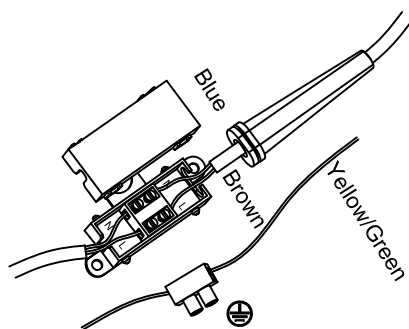

Cable Length / Terminal Block:

Installation Instruction:

This product must be earthed