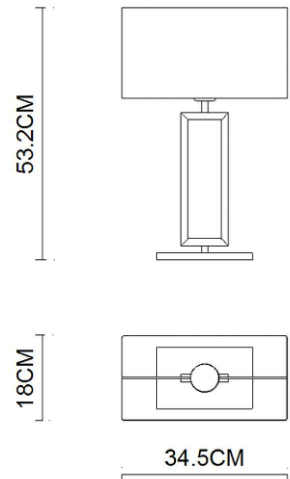

Specification Sheet

Picture:

Product size:

Name: ----- Quadrate Table Lamp
Code: ----- 4076
Finish: ----- Polished
Main Material: --- Stainless steel
Shade Material: -- Fabric+PVC

Lamp Source: E27

Wattage: 1x60W / 1x12W

Input Voltage: 220~240 V

Lumen: 540 lm

Switch: In-line Switch

Energy Efficiency Class:

Plug: EU

Specification:

Inner Box:

Gross Weight: 11.5KGS

400*230*465(mm) 1pc

Net Weight: 7.4KGS

Outer Carton:

480*415*960(mm) 4pcs

Installation Instruction: