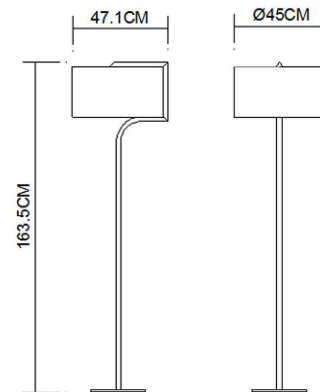

Specification Sheet

Picture:

Name: ----- Empire
Floor Lamp
Code: ----- 5482
Finish: ----- Polished
Main Material: ---- Stainless steel
Shade Material: -- Fabric+PVC

Product size:

Lamp Source: E27

Wattage: 1x60W / 1x12W

Input Voltage: 220~240 V

Lumen: 540lm

Switch: Foot switch

Energy Efficiency Class:

Plug: Eu

Specification:

Inner Box:

Gross Weight: 24KGS

920*490*360(mm) 1pc

Net Weight: 16KGS

Outer Carton:

935*505*740(mm) 2pcs

Installation Instruction: