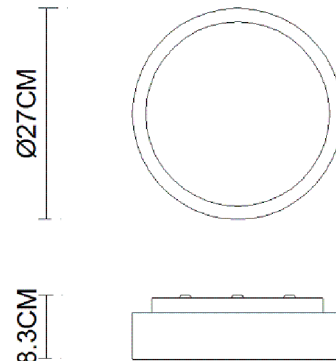

Specification Sheet

Picture:

Product size:

Name: ----- Photon Round Ceiling Lamp
Code: ----- 3532
Finish: ----- Polished+White
Main Material: --- Stainless steel
Shade Material: -- Stainless steel

Lamp Source: LED

Wattage:  1x14W

Input Voltage: 220~240 V

Lumen: lm

Switch: Na

Energy Efficiency Class: A

Plug: Na

Specification:

Inner Box:

Gross Weight: KGS

320*120*325(mm) 1pc

Net Weight: KGS

Outer Carton:

665*335*510(mm) 8pcs

Cable Length / Terminal Block:

Installation Instruction: