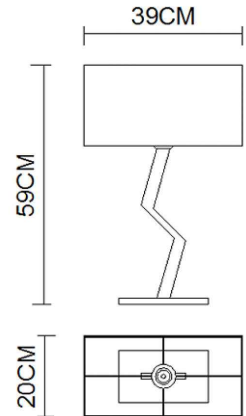

Specification Sheet

Picture:

Product size:

Name: ----- Origin Table Lamp
Code: ----- 4467
Finish: ----- Polished
Main Material: --- Stainless steel
Shade Material: -- Fabric+PVC

Lamp Source: E27

Wattage:  1x60W /  1x12W

Input Voltage: 220~240 V

Lumen: 540 lm

Switch: In-line Switch

Energy Efficiency Class:

Plug: EU

Specification:

Inner Box:

Gross Weight: 6KGS

445*255*520(mm) 1pc

Net Weight: 4KGS

Outer Carton:

530*460*550(mm) 2pcs

Installation Instruction: