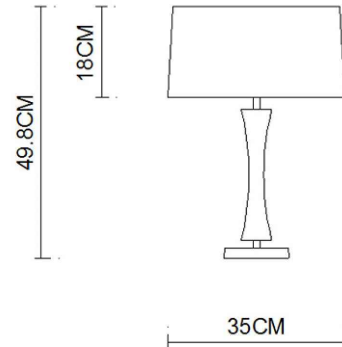

# Specification Sheet

Picture:

Name: ----- Tower  
Table Lamp  
Code: ----- 4167  
Finish: ----- Polished  
Main Material: -- Stainless steel  
Shade Material: -- Fabric+PVC

Product size:

Lamp Source: E27

Wattage:  1x60W /  1x12W

Input Voltage: 220~240 V

Lumen: 540lm

Switch: In-line Switch

Energy Efficiency Class:

Plug: Eu

Specification:

Inner Box:

Gross Weight: 9.5KGS

380\*230\*450(mm) 1pc

Net Weight: 5.6KGS

Outer Carton:

780\*480\*480(mm) 4pcs

Installation Instruction: