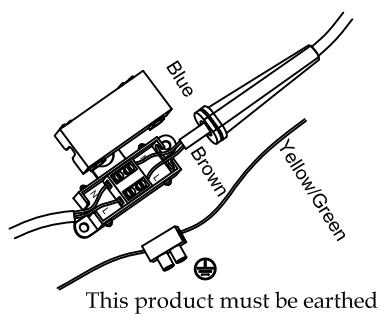

IP44

Inner Box:

180*150*155(mm) 1pc

Gross Weight: KGS

Net Weight: KGS

Outer Carton:

560*320*335(mm) 12pcs

Cable Length / Terminal Block:

Installation Instruction:

size: 160*60*25