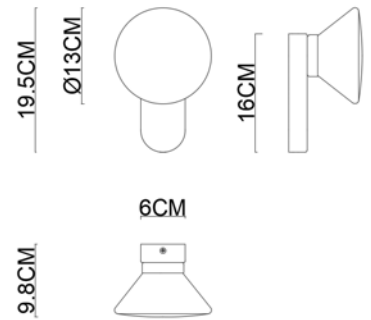

Specification Sheet

Picture:

Name: ----- Bubble Trumpet Wall Lamp

Code: ----- 1808

Finish: ----- Polished/Matte Nicke

Main Material: --- Stainless steel
+ Opal Glass

Shade Material: -- Opal Glass

Product size:

IP44

Inner Box:

180*150*155(mm) 1pc

Gross Weight: KGS

Net Weight: KGS

Outer Carton:

560*320*335(mm) 12pcs

Cable Length / Terminal Block:

Installation Instruction:

size: 160*60*25