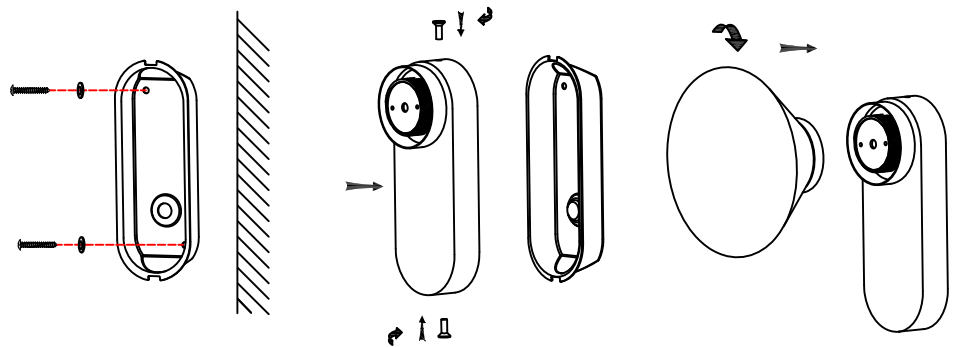

Specification Sheet

Picture:

Name: ----- Bubble Trumpet Wall Lamp

Code: ----- 1808

Finish: ----- Polished/Matte Nicke

Main Material: --- Stainless steel
+ Opal Glass

Shade Material: -- Opal Glass

Product size:

IP44

Inner Box:

180*150*155(mm) 1pc

Gross Weight: KGS

Net Weight: KGS

Outer Carton:

560*320*335(mm) 12pcs

Cable Length / Terminal Block:

Installation Instruction:

size: 160*60*25