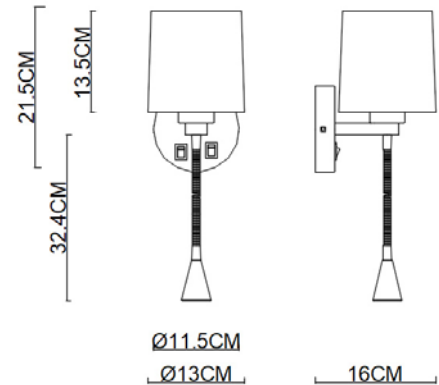

Specification Sheet

Picture:

Name: ----- Elsa Hose
+ Cone Wall Lamp
Code: ----- 1742
Finish: ----- Polished+Chrome
Main Material: --- Stainless steel +
Steel + Aluminium
Shade Material: -- Fabric+PVC

Product size:

Lamp Source: E27+LED

Wattage: 1x40W / 1x9W + 1x1W

Input Voltage: 220~240 V

Lumen: E27(40W) 340lm + LED 1W 114lm

Switch: Rocker Switch

Energy Efficiency Class: Class 1

Plug: Na

Specification:

IP20

Inner Box:

Gross Weight: KGS

300*200*260(mm) 1pc

Net Weight: KGS

Outer Carton:

620*420*545(mm) 8pcs

Cable Length / Terminal Block:

Installation Instruction:

size:φ115*26.5