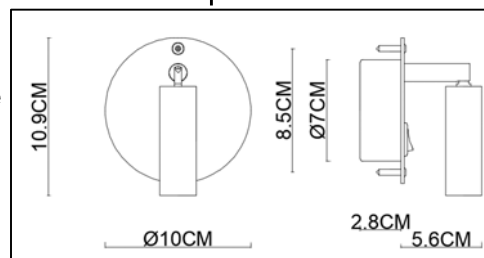

Specification Sheet

Picture:

Product size:

Name: ----- Andie Big Recessed
Round+Knuckle Joint Wall Lamp

Code: ----- 1748

Finish: ----- Polished+Chrome

Main Material: ---- Stainless steel

Shade Material: -- Aluminium

Lamp Source: LED

Wattage: 1xMax1W

Input Voltage: 220~240 V

Lumen: 85 lm

Switch: Rocker

Energy Efficiency Class:Class 1

Plug: Na

Specification:

IP20

Inner Box:

140*140*130(mm) 1pc

Gross Weight: KGS

Net Weight: KGS

Outer Carton:

300*300*680(mm) 20pcs

Open the hole in the fixing board
size:Ø7CM