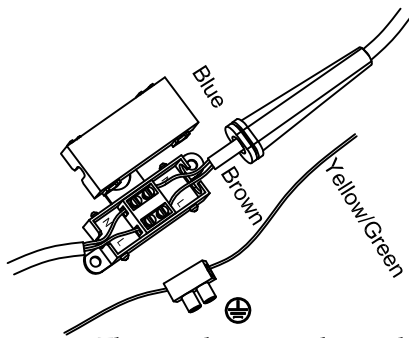

Specification Sheet

Picture:

Product size:

Name: ----- Andie Big Recessed
Round+Knuckle Joint Wall Lamp

Code: ----- 1748

Finish: ----- Polished+Chrome

Main Material: ---- Stainless steel

Shade Material: -- Aluminium

IP20

Inner Box:

140*140*130(mm) 1pc

Gross Weight: KGS

Net Weight: KGS

Outer Carton:

300*300*680(mm) 20pcs

Open the hole in the fixing board
size:Ø7CM

Cable Length / Terminal Block:

This product must be earthed

Installation Instruction: