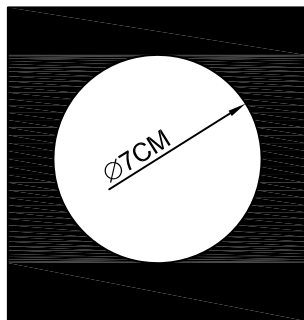

Specification Sheet

Picture:

Product size:

Name: ----- Andie Big Recessed
Round+Knuckle Joint Wall Lamp

Code: ----- 1748

Finish: ----- Polished+Chrome

Main Material: ---- Stainless steel

Shade Material: -- Aluminium

IP20

Inner Box:

140*140*130(mm) 1pc

Gross Weight: KGS

Net Weight: KGS

Outer Carton:

300*300*680(mm) 20pcs

Open the hole in the fixing board
size:Ø7CM