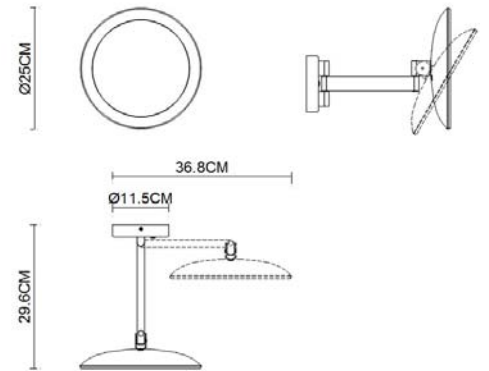

Specification Sheet

Picture:

Name: ----- Beauty Short Round
Mirror Lighting

Code: ----- 1702

Finish: ----- Polished

Main Material: --- Stainless steel +
Steel

Shade Material: -- Acrylic

Product size:

IP44

Inner Box:

390*255*165(mm) 1pc

Gross Weight: KGS

Net Weight: KGS

Outer Carton:

590*405*520(mm) 6pcs

Cable Length / Terminal Block: