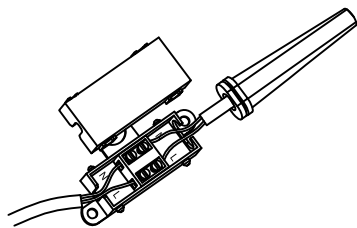

Specification Sheet

Picture:

Name: ----- Beauty Short Round
Mirror Lighting

Code: ----- 1702

Finish: ----- Polished

Main Material: --- Stainless steel +
Steel

Shade Material: -- Acrylic

Product size:

IP44

Inner Box:

390*255*165(mm) 1pc

Gross Weight: KGS

Net Weight: KGS

Outer Carton:

590*405*520(mm) 6pcs

Cable Length / Terminal Block: