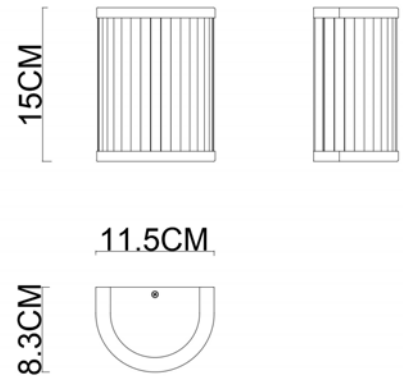

Specification Sheet

Picture:

Product size:

Name: ----- Cool
Code: ----- 1871
Finish: ----- Polished
Main Material: --- Stainless steel
Shade Material: -- Clear Glass

Lamp Source: LED

Wattage: 1x5W

Input Voltage: 220~240 V 50Hz/60Hz

Gross Weight: KGS

165*165*200(mm) 1pc

Net Weight: 0.9 KGS

Outer Carton:

350*350*625(mm) 12pcs

Cable Length / Terminal Block:

Installation Instruction: