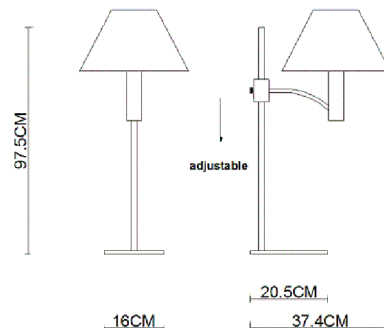

Specification Sheet

Picture:

Product size:

Name: ----- Pyramid Table Lamp

Code: ----- 4057

Finish: ----- Polished

Main Material: --- Stainless steel

Shade Material: -- Fabric+PVC

Lamp Source: E27

Wattage:  1x60W /  1x12W

Input Voltage: 220~240 V

Lumen: 540 lm

Switch: In-line Switch

Energy Efficiency Class:

Plug: EU

Specification:

Inner Box:

Gross Weight: 20.2KGS

640*320*290(mm) 1pc

Net Weight: 16KGS

Outer Carton:

660*660*610(mm) 4pcs

Installation Instruction: