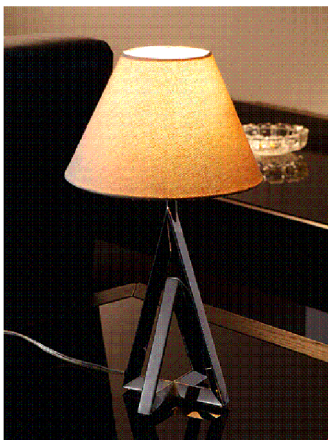

Specification Sheet

Picture:

Product size:

Name: ----- Apollo Mini Table Lamp

Code: ----- 4136

Finish: ----- Polished

Main Material: --- Stainless steel

Shade Material: -- Fabric+PVC