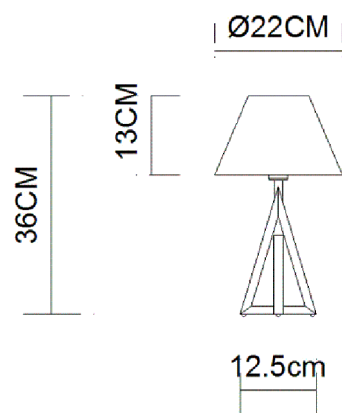

Specification Sheet

Picture:

Product size:

Name: ----- Apollo Mini Table Lamp

Code: ----- 4136

Finish: ----- Polished

Main Material: --- Stainless steel

Shade Material: -- Fabric+PVC

Lamp Source: E14

Wattage: 1x40W / 1x9W

Input Voltage: 220~240 V

Lumen: 340 lm

Switch: In-line Switch

Energy Efficiency Class:

Plug: EU

Specification:

Inner Box:

Gross Weight: 12.8 KGS

260*260*335(mm) 1pc

Net Weight: 6.4 KGS

Outer Carton:

795*535*700(mm) 12pcs

Installation Instruction: