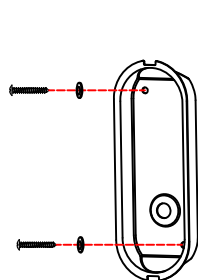

# Specification Sheet

Picture:

Name: ----- Bubble Trumpet Wall Lamp+Switch

Code: ----- 1849

Finish: ----- Polished/Matte Nicke

Main Material: --- Stainless steel  
+ Opal Glass

Shade Material: -- Opal Glass

Specification:

IP44

Inner Box:

180\*150\*155(mm) 1pc

Gross Weight: KGS

Net Weight: KGS

Outer Carton:

560\*320\*335(mm) 12pcs

Cable Length / Terminal Block:

Installation Instruction:

size: 160\*60\*25