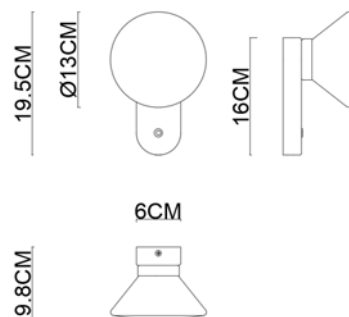

# Specification Sheet

Picture:

Name: ----- Bubble Trumpet Wall Lamp+Switch

Code: ----- 1849

Finish: ----- Polished/Matte Nicke

Main Material: --- Stainless steel  
+ Opal Glass

Shade Material: -- Opal Glass

Product size:

Lamp Source: LED

Wattage: 1X6W

Input Voltage: 220~240 V

Lumen: 550 lm

Switch: Micro Switch

Energy Efficiency Class: A

Plug: Na

Specification:

IP44

Inner Box:

180\*150\*155(mm) 1pc

Gross Weight: KGS

Net Weight: KGS

Outer Carton:

560\*320\*335(mm) 12pcs

Cable Length / Terminal Block:

Installation Instruction:

size: 160\*60\*25