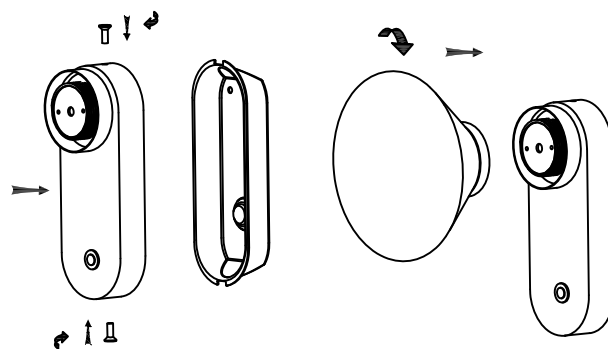

# Specification Sheet

Picture:

Name: ----- Bubble Trumpet Wall Lamp+Switch

Code: ----- 1849

Finish: ----- Polished/Matte Nicke

Main Material: --- Stainless steel  
+ Opal Glass

Shade Material: -- Opal Glass

Product size:

Lamp Source: LED

Wattage: 1X6W

Input Voltage: 220~240 V

Lumen: 550 lm

Switch: Micro Switch

Energy Efficiency Class: A

Plug: Na

Specification:

IP44

Inner Box:

180\*150\*155(mm) 1pc

Gross Weight: KGS

Net Weight: KGS

Outer Carton:

560\*320\*335(mm) 12pcs

Cable Length / Terminal Block:

Installation Instruction:

size: 160\*60\*25