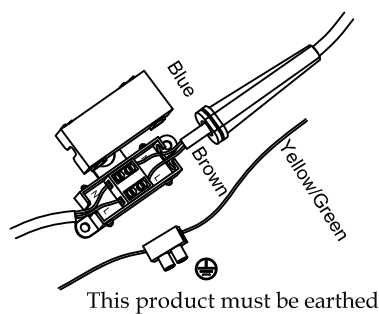

# Specification Sheet

Picture:

Name: ----- Bubble Trumpet Wall Lamp+Switch

Code: ----- 1849

Finish: ----- Polished/Matte Nicke

Main Material: --- Stainless steel  
+ Opal Glass

Shade Material: -- Opal Glass

Specification:

IP44

Inner Box:

180\*150\*155(mm) 1pc

Gross Weight: KGS

Net Weight: KGS

Outer Carton:

560\*320\*335(mm) 12pcs

Cable Length / Terminal Block:

Installation Instruction:

size: 160\*60\*25