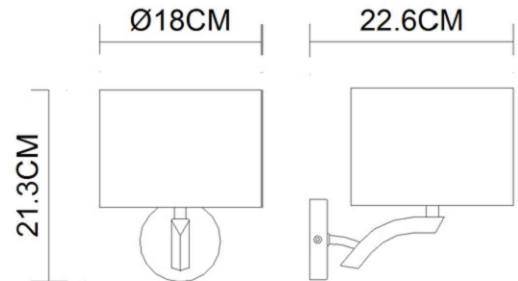

# Specification Sheet

Picture:

Product size:

Name: ----- Windsor Wall Lamp  
Code: ----- 1420  
Finish: ----- Polished  
Main Material: --- Stainless steel  
Shade Material: -- Fabric+PVC

Lamp Source: E14

Wattage: 1x40W / 1x9W

Input Voltage: 220~240 V

Lumen: 340 lm

Switch: Na

Energy Efficiency Class:

Plug: Na

Specification:

Inner Box:

Gross Weight: 9.26KGS

215\*215\*245(mm) 1pc

Net Weight: 6.7KGS

Outer Carton:

665\*450\*510(mm) 12pcs

Cable Length / Terminal Block:

Installation Instruction: