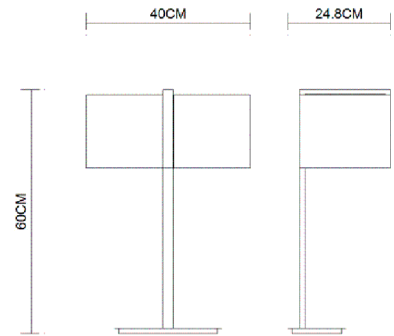

Specification Sheet

Picture:

Product size:

Name: ----- Accord Table Lamp

Code: ----- 4439

Finish: ----- Polished

Main Material: --- Stainless steel

Shade Material: -- Fabric+PVC

Inner Box:

Gross Weight: 15 KGS

640*315*305(mm) 1pc

Net Weight: 11 KGS

Outer Carton:

655*330*640(mm) 2pcs

Installation Instruction: