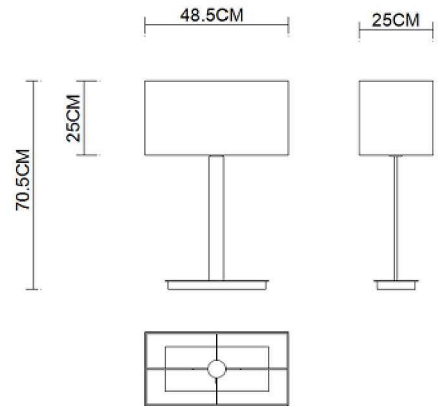

# Specification Sheet

Picture:

Name: ----- Flat Large Table Lamp + USB  
Code: ----- 4598  
Finish: ----- Polished  
Main Material: --- Stainless steel  
Shade Material: -- Fabric+PVC

Product size:

Lamp Source: E27 + OUTPUT:5V ---1A

Wattage: 1x60W / 1x12W

Input Voltage: 220~240 V

Lumen: 540 lm

Switch: Rocker

Energy Efficiency Class:

Plug: EU

Specification:

Inner Box:

Gross Weight: KGS

540\*305\*600(mm) 1pc

Net Weight: KGS

Outer Carton:

630\*560\*625(mm) 2pcs

Installation Instruction: