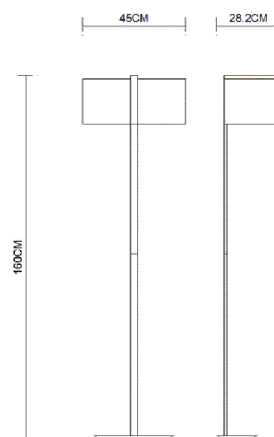

Specification Sheet

Picture:

Product size:

Name: ----- Accord Floor Lamp

Code: ----- 5440

Finish: ----- Polished

Main Material: --- Stainless steel

Shade Material: -- Fabric+PVC

Lamp Source: E27

Wattage:  1x60W /  1x12W

Input Voltage: 220~240 V

Lumen: 540 lm

Switch: Foot switch

Energy Efficiency Class:

Plug: EU

Specification:

Inner Box:

Gross Weight: 22 KGS

875*345*305(mm) 1pc

Net Weight: 16.7 KGS

Outer Carton:

890*360*640(mm) 2pcs

Installation Instruction: