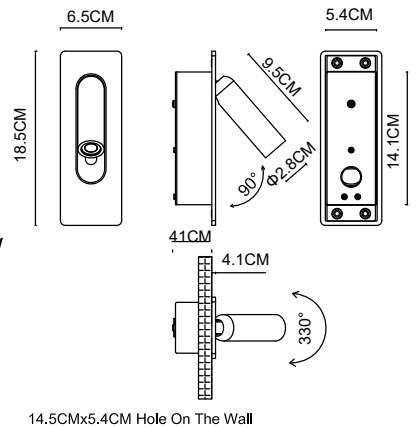

# Specification Sheet

Picture:

Name: ----- Page Wall Lamp +MDC Switch  
Code: ----- 1885  
Finish: ----- Chrome / Brushed  
/ Bronze / Black / White /  
Gold Brushed /Copper Brushed /  
Bronze+Gold Brushed  
Main Material: - Steel + Aluminium

Product size:

Lamp Source: LED

Wattage: 1x3W Max

Input Voltage: 220~240 V

Lumen: 180 lm

Switch: Recloser Switch

CRI80 3000K Driver incl.

Plug: Na

Specification:

Inner Box:

100x100x225(mm) 1pc

Gross Weight: KGS

Net Weight: KGS

Outer Carton:

425x220x475(mm) 16pcs

Cable Length / Terminal Block: