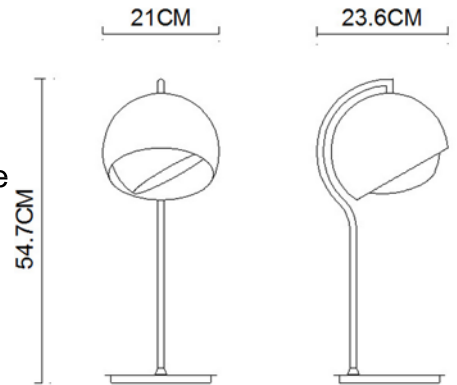

Specification Sheet

Picture:

Product size:

Name: ----- Armet
Mini Table Lamp
Code: ----- 4133
Finish: ----- Polished Chrome+White
Black+White
White
Main Material: --- Steel
Shade Material: -- Steel

Lamp Source: E14

Wattage: 1x40W / 1x9W

Input Voltage: 220~240 V

Lumen: 340lm

Switch: In-line Switch

Energy Efficiency Class:

Plug: Eu

Specification:

Inner Box:

Gross Weight: 19.4KGS

755*700*350(mm) 1pc

Net Weight: 11.8KGS

Outer Carton:

770*715*735(mm) 2pcs

Installation Instruction: