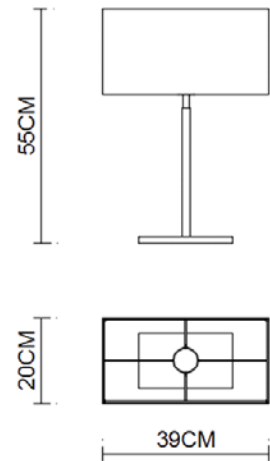

Specification Sheet

Picture:

Product size:

Name: ----- Spruce oblong Table Lamp
Code: ----- 4678
Finish: ----- Polished
Main Material: --- Stainless steel
Shade Material: -- Fabric+PVC

Lamp Source: E27

Wattage:  1x60W /  1x12W

Input Voltage: 220~240 V

Lumen: 540 lm

Switch: In-line Switch

Energy Efficiency Class:

Plug: EU

Specification:

Inner Box:

Gross Weight: KGS

445*255*485(mm) 1pc

Net Weight: KGS

Outer Carton:

530*460*1000(mm) 4pcs

Installation Instruction: