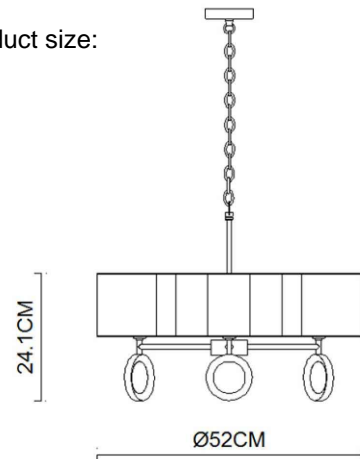

# Specification Sheet

Picture:

Name: ----- Delta 3 Pendant

Code: ----- 3079

Finish: ----- Polished

Main Material: --- Stainless steel  
+ Steel

Shade Material: -- Fabric+PVC

Product size:

Lamp Source: E14

Wattage: 3x40W / 3x9W

Input Voltage: 220~240 V

Lumen: 1020 lm

Switch: Na

Energy Efficiency Class:

Plug: Na

Specification:

IP20

Inner Box:

Gross Weight: 7.1KGS

420\*280\*470(mm) 1pc

Net Weight: 3.6KGS

Outer Carton:

485\*435\*590(mm) 2pcs

Cable Length / Terminal Block: