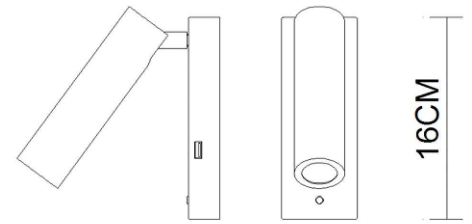

Specification Sheet

Picture:

Name: ----- Dida Round Big Wall Lamp+USB
Code: ----- 1593
Finish: ----- Polished
Main Material: --- Stainless steel + Aluminium
Shade Material: -- Aluminium

Product size:

6CM

Lamp Source: LED

Wattage:  1x3W

Input Voltage: 220~240 V

Lumen: 160 lm

Switch: Micro Switch

Energy Efficiency Class: A

Plug: Na

OUTPUT:5V__1A

Specification:

IP20

Inner Box:

Gross Weight: KGS

140*110*210(mm) 1pc

Net Weight: KGS

Outer Carton:

300*240*450(mm) 8pcs

Cable Length / Terminal Block: