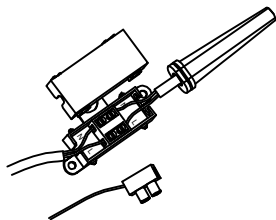

Specification Sheet

Picture:

Name: ----- Grace Wall Lamp

Code: ----- 1341

Finish: ----- Polished

Main Material: ---- Stainless steel

Shade Material: -- Fabric+PVC

Product size:

Inner Box:

Gross Weight: 8.8 KGS

180*180*280(mm) 1pc

Net Weight: 4.3 KGS

Outer Carton:

555*375*590(mm) 12pcs

Cable Length / Terminal Block:

Installation Instruction: