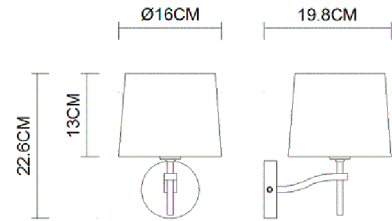

Specification Sheet

Picture:

Name: ----- Grace Wall Lamp

Code: ----- 1341

Finish: ----- Polished

Main Material: ---- Stainless steel

Shade Material: -- Fabric+PVC

Product size:

Inner Box:

Gross Weight: 8.8 KGS

180*180*280(mm) 1pc

Net Weight: 4.3 KGS

Outer Carton:

555*375*590(mm) 12pcs

Cable Length / Terminal Block:

Installation Instruction: