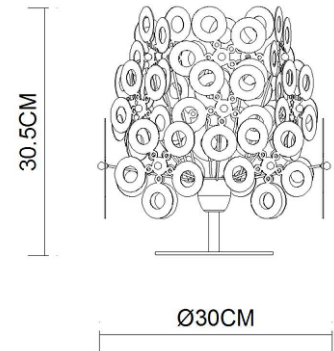

Specification Sheet

Picture:

Product size:

Name: ----- Sparkle Table Lamp

Code: ----- 4054

Finish: ----- Polished

Main Material: -- Stainless steel

Shade Material: -- Stainless steel

Lamp Source: E27

Wattage:  1x60W /  1x12W

Input Voltage: 220~240 V

Lumen: 540lm

Switch: In-line Switch

Energy Efficiency Class:

Plug: Eu

Specification:

Inner Box:

Gross Weight: 23.6KGS

315*280*310(mm) 1pc

Net Weight: 8.4KGS

Outer Carton:

650*580*960(mm) 12pcs

Installation Instruction: