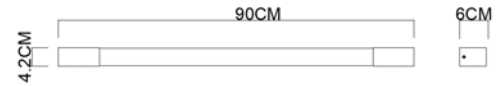

Specification Sheet

Picture:

Product size:

Name: ----- Inspiration LED
900 Wall Lamp

Code: ----- 1728

Finish: ----- Polished

Main Material: --- Stainless steel

Shade Material: -- Acrylic

IP44

Inner Box:

120*100*1065(mm) 1pc

Gross Weight: KGS

Net Weight: KGS

Outer Carton:

980*315*510(mm) 12pcs

Cable Length / Terminal Block: