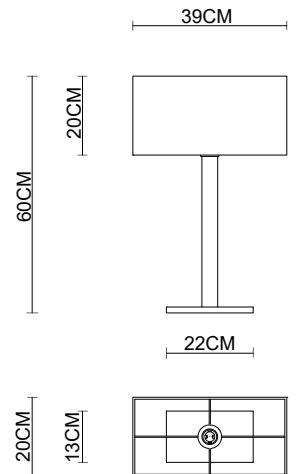

Specification Sheet

Picture:

Name: ----- Flat Table Lamp

Code: ----- 4911

Finish: ----- Polished

Main Material: --- Stainless steel

Shade Material: -- Fabric+PVC

Product size:

Lamp Source: E27

Wattage:  1x60W /  1x12W

Input Voltage: 220~240 V

Lumen: lm

Switch: In-line Switch

Energy Efficiency Class:

Plug: EU

Specification:

Inner Box:

Gross Weight: 8KGS

445*255*540(mm) 1pc

Net Weight: 4KGS

Outer Carton:

530*460*570(mm) 2pcs

Installation Instruction: