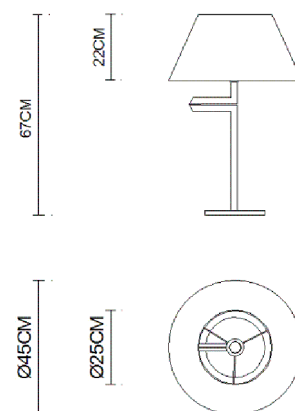

Specification Sheet

Picture:

Product size:

Name: ----- Swing Table Lamp
Code: ----- 4181
Finish: ----- Polished
Main Material: --- Stainless steel
Shade Material: -- Fabric+PVC

Lamp Source: E27

Wattage:  1x60W /  1x12W

Input Voltage: 220~240 V

Lumen: 540 lm

Switch: In-line Switch

Energy Efficiency Class:

Plug: EU

Specification:

Inner Box:

Gross Weight: 21.9 KGS

475*315*575(mm) 1pc

Net Weight: 11.6 KGS

Outer Carton:

965*590*655(mm) 4pcs

Installation Instruction: