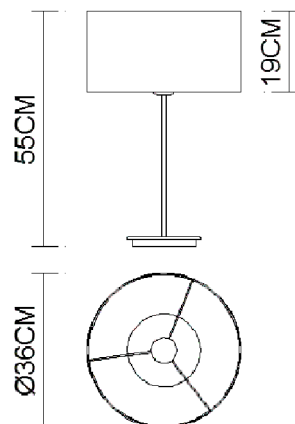

Specification Sheet

Picture:

Product size:

Name: ----- Level Round Table Lamp
Code: ----- 4327
Finish: ----- Polished
Main Material: --- Stainless steel
Shade Material: -- Fabric+PVC

Lamp Source: E27

Wattage: 1x60W / 1x12W

Input Voltage: 220~240 V

Lumen: 540 lm

Switch: In-line Switch

Energy Efficiency Class:

Plug: EU

Specification:

Inner Box:

Gross Weight: KGS

385*385*465(mm) 1pc

Net Weight: KGS

Outer Carton:

785*785*960(mm) 8pcs

Installation Instruction: