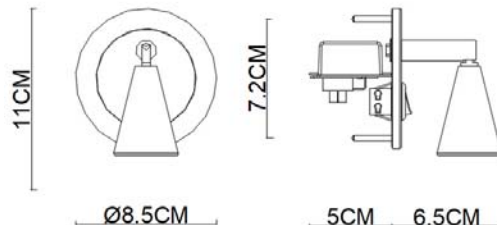

Specification Sheet

Picture:

Name: ----- Babbie Recessed Round
+Knuckle Joint
Wall Lamp

Code: ----- 1762

Finish: ----- Polished+Chrome

Main Material: --- Stainless steel

Shade Material: -- Aluminium

Product size:

Lamp Source: LED

Wattage: 1xMax1W

Input Voltage: 220~240 V

Lumen: 85 lm

Switch: Rocker

Energy Efficiency Class:Class 1

Plug: Na

Specification:

IP20

Inner Box:

150x150x150(mm) 1pc

Gross Weight: KGS

Net Weight: KGS

Outer Carton:

780x320x330(mm) 20pcs

Open the hole in the fixing board
size:Ø5CM