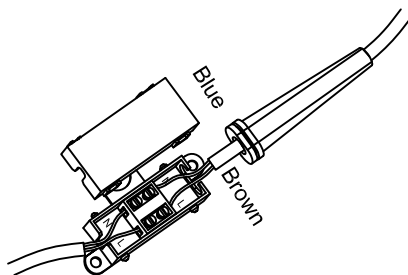

Specification Sheet

Picture:

Name: ----- Babbie Recessed Round
+Knuckle Joint
Wall Lamp

Code: ----- 1762

Finish: ----- Polished+Chrome

Main Material: --- Stainless steel

Shade Material: -- Aluminium

Product size:

IP20

Inner Box:

150x150x150(mm) 1pc

Gross Weight: KGS

Net Weight: KGS

Outer Carton:

780x320x330(mm) 20pcs

Open the hole in the fixing board
size:Ø5CM

Cable Length / Terminal Block:

Installation Instruction: