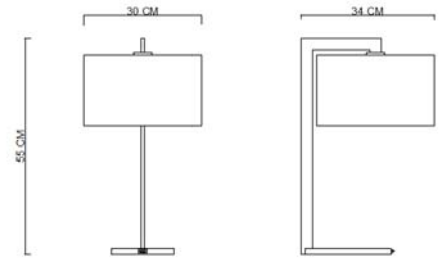

Specification Sheet

Picture:

Product size:

Name: ----- Guard Table Lamp

Code: ----- 4780

Finish: ----- Polished

Main Material: --- Stainless steel

Shade Material: -- Fabric+PVC

Lamp Source: E27

Wattage:  1x60W /  1x12W

Input Voltage: 220~240 V

Lumen: 540 lm

Switch: Rocker Switch

Energy Efficiency Class:

Plug: EU

Specification:

IP20

Inner Box:

Gross Weight: KGS

630*450*280(mm) 1pc

Net Weight: KGS

Outer Carton:

650*470*590(mm) 2pcs

Installation Instruction: