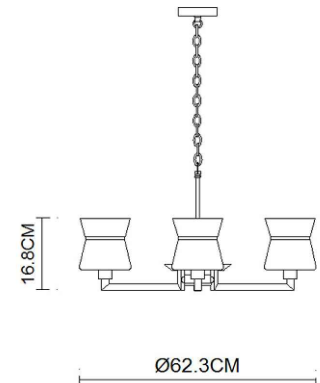

Specification Sheet

Picture:

Product size:

Name: ----- Corolla 3 Pendant
Code: ----- 3066
Finish: ----- Polished+Opal
Main Material: -- Stainless steel
Shade Material: -- Opal Glass

Lamp Source: E14

Wattage: 3x40W / 3x9W

Input Voltage: 220~240 V

Lumen: 1020 lm

Switch: Na

Energy Efficiency Class:

Plug: Na

Specification:

Inner Box:

Gross Weight: 15.9KGS

520*460*205(mm) 1pc

Net Weight: 9.2KGS

Outer Carton:

540*480*840(mm) 4pcs

Cable Length / Terminal Block:

Installation Instruction:

size:Φ90*20