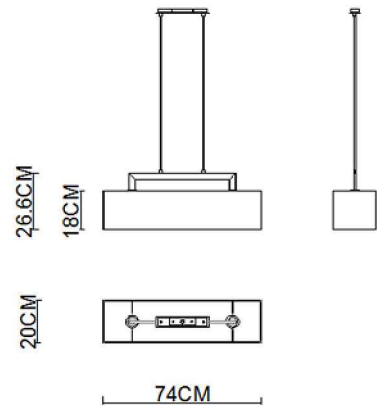

Specification Sheet

Picture:

Name: ----- Flat 2 Bar Pendant
With Big Shade
Code: ----- 3546
Finish: ----- Polished
Main Material: --- Stainless steel
Shade Material: -- Fabric+PVC

Product size:

Lamp Source: E27

Wattage:  2x40W /  2x9W

Input Voltage: 220~240 V

Lumen: 680 lm

Switch: Na

Energy Efficiency Class:

Plug: Na

Specification:

Inner Box:

Gross Weight: 13KGS

765*225*245(mm) 1pc

Net Weight: 6KGS

Outer Carton:

785*470*520(mm) 4pcs

Cable Length / Terminal Block:

Installation Instruction:

size:230x40xH:20