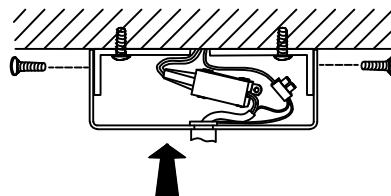

Specification Sheet

Picture:

Name: ----- Flat 2 Bar Pendant
With Big Shade
Code: ----- 3546
Finish: ----- Polished
Main Material: --- Stainless steel
Shade Material: -- Fabric+PVC

Product size:

Lamp Source: E27

Gross Weight: 13KGS

765*225*245(mm) 1pc

Net Weight: 6KGS

Outer Carton:

785*470*520(mm) 4pcs

Cable Length / Terminal Block:

Installation Instruction:

size:230x40xH:20